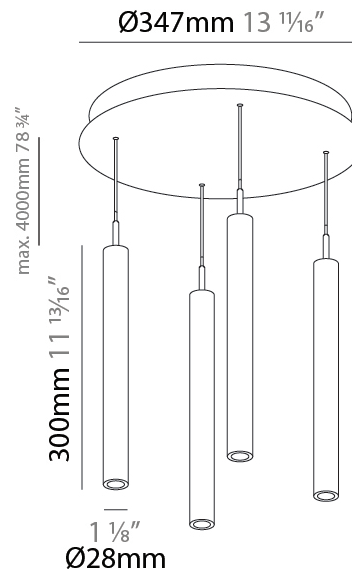

GENERAL

Series: G-Mini Round
Subseries: G-Mini Round Hangover
Brand: Prolicht
Division: Architectural
Mounting Type: Suspension
Mounting Location: Ceiling
Subcategory: Spots

PHYSICAL

Shape: Cylinder
Diameter (mm): 347
Diameter (in): 13 13/16
Height (mm): 300
Height (in): 11 13/16
Light Distribution: Direct
Fixture Finish: SSR / BKV / CWI / CRY / HAB / UFT / ITA / RUA / FTG / MYG / LOD / PUS / FRO / FUP / KIA / POP / BLS / SPG / MEY / GOH / GUM / CHC / COM / ABZ / JAG / OBR / MOS / ROR
Accent Finish: NOF / COP / MIR / SSS
Fixture Material: Extruded Aluminum / Steel
Cable Details: 2,000mm/78 3/4" / 4,000mm/157 1/2" - Cable, Black, Green, Orange, Red, White

ELECTRICAL

Lamp Type: LED (Zhaga Standard)
Input Wattage (W): 26
Total Output Wattage (W): 23.7
Dimming: Tri-Mode (Non-Dimming and Phase Dimming (120Vac only) and 0-10V Dimming)
Driver Included: Yes
Driver Location: Integrated
Driver Type: Constant Current - Universal
Driver Class: Class 2
Input Voltage (V): 120 - 277

LED

Color Temperature (°K): 2700 / 3000 / 3500 / 4000
Max. Delivered Lumen (lm): 1614 / 1709 / 1804 / 1852
Nominal Lumen (lm): 1840 / 1949 / 2057 / 2112
CRI: >90 CRI
Lamp Life (hrs): 50000

OPTICAL

Beam Angle: 20 / 26 / 56

RATINGS AND CERTIFICATIONS

Certified By: Certified for North American Standards
IP rating: IP20